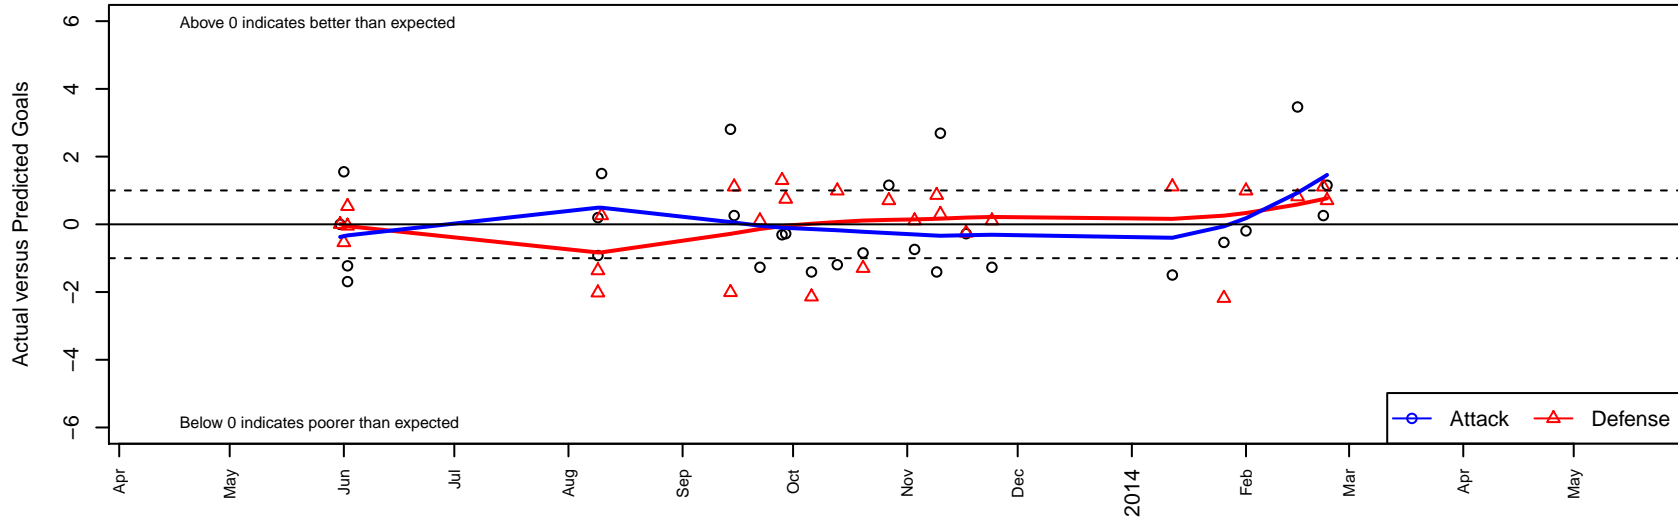

Washington Timbers Red B95

Washington Timbers
 Vancouver, WA
 B95 total strength=2006
 attack=97.86 defense=43.71
 fall league = RCL B95 Div 1
 alt names used:

VANCOUVER TIMBERS B95 RED (WA)
 Vancouver Timbers B95 Red
 Washington Timbers 95B REDS A
 VANCOUVER UNITED SA VUSA TIMBERS B95
 WASHINGTON TIMBERS WTFCTIMBERS B95

Venues played:
 Showcase of Champions Samba U17
 Sporting Invitational -19 SUPER GROUP U18
 RCL B95 Div 1
 WYS Championship B95

Washington Timbers Red B95
 Dots are actual minus expected GF (blue circles) and GA (red triangles).
 Blue line is smoothed change in attack strength. Red is smoothed change in defense strength.